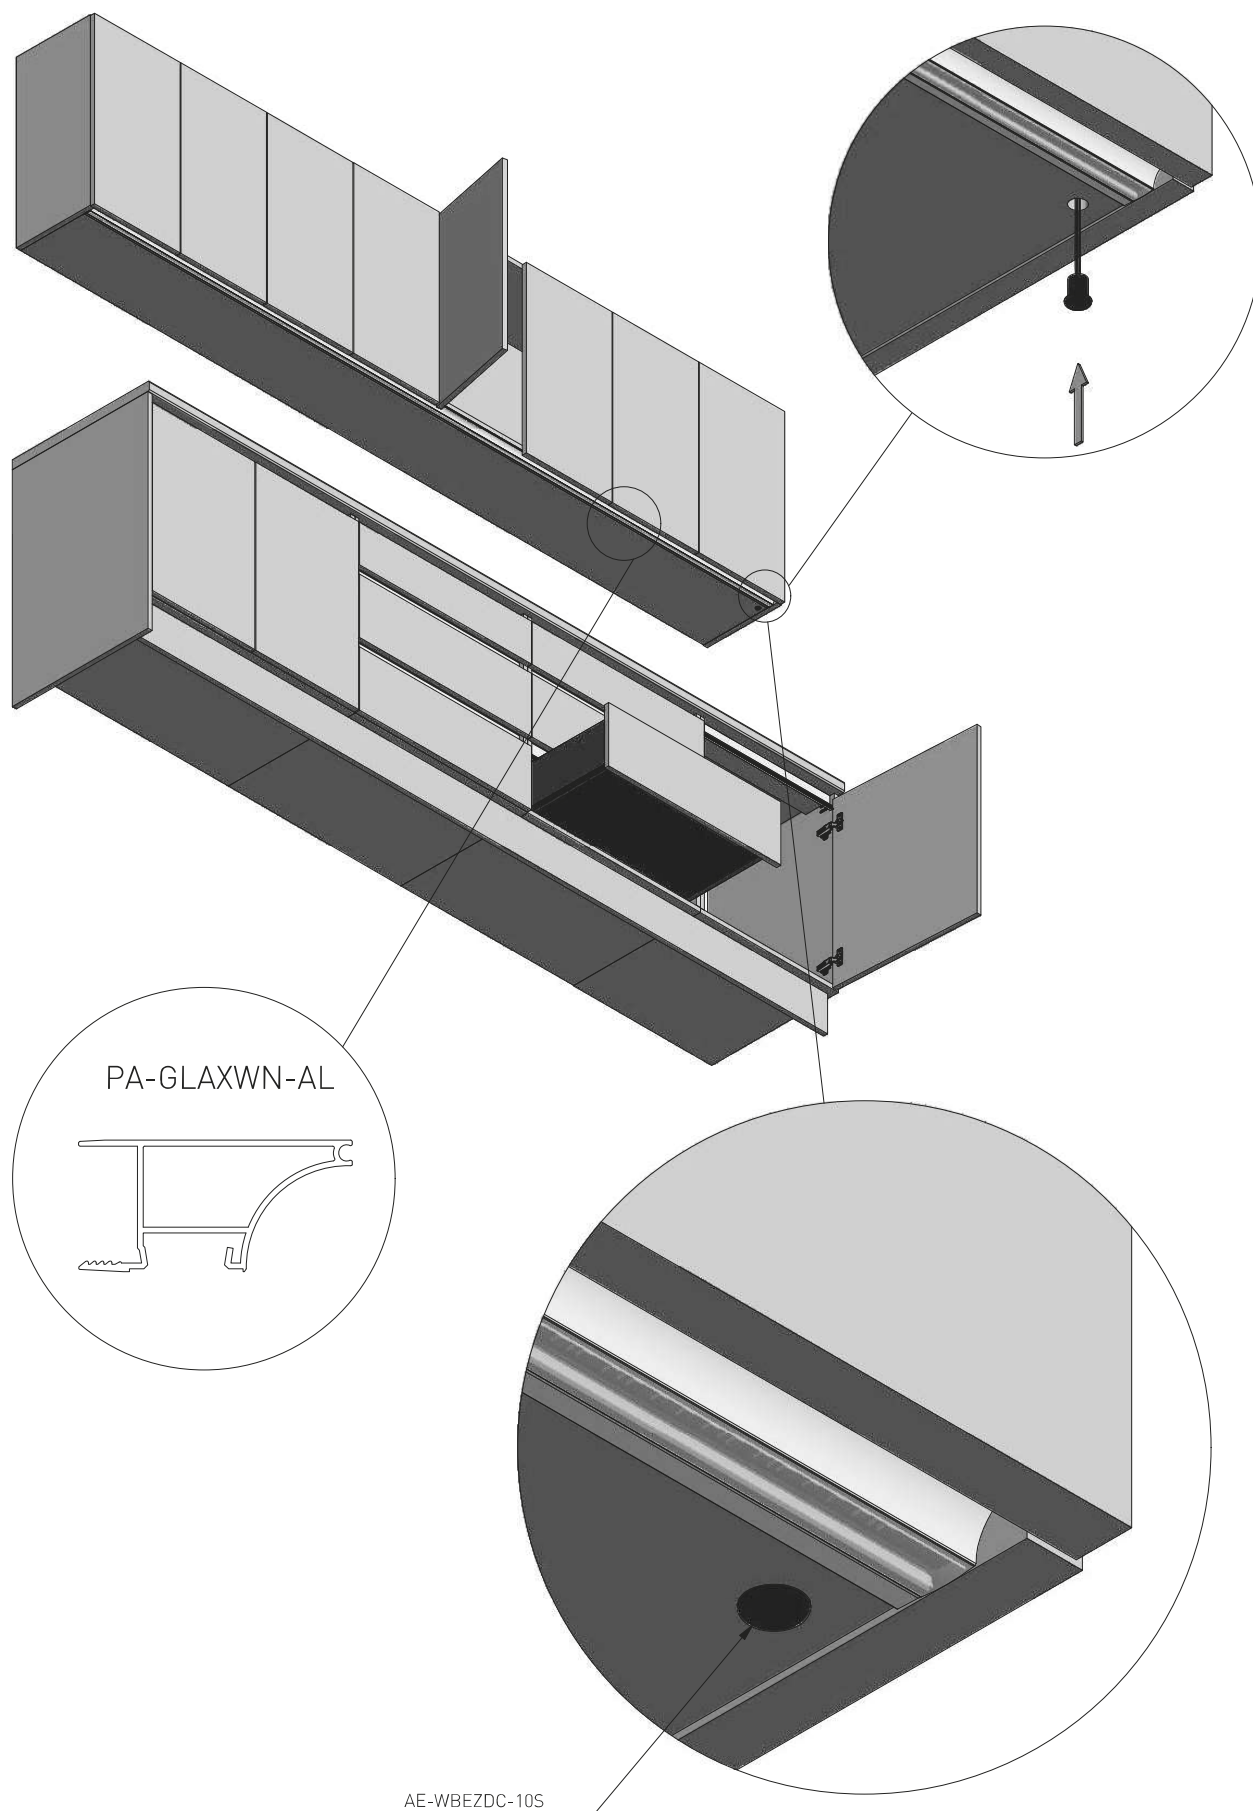

ACCESSORIES FOR KITCHEN